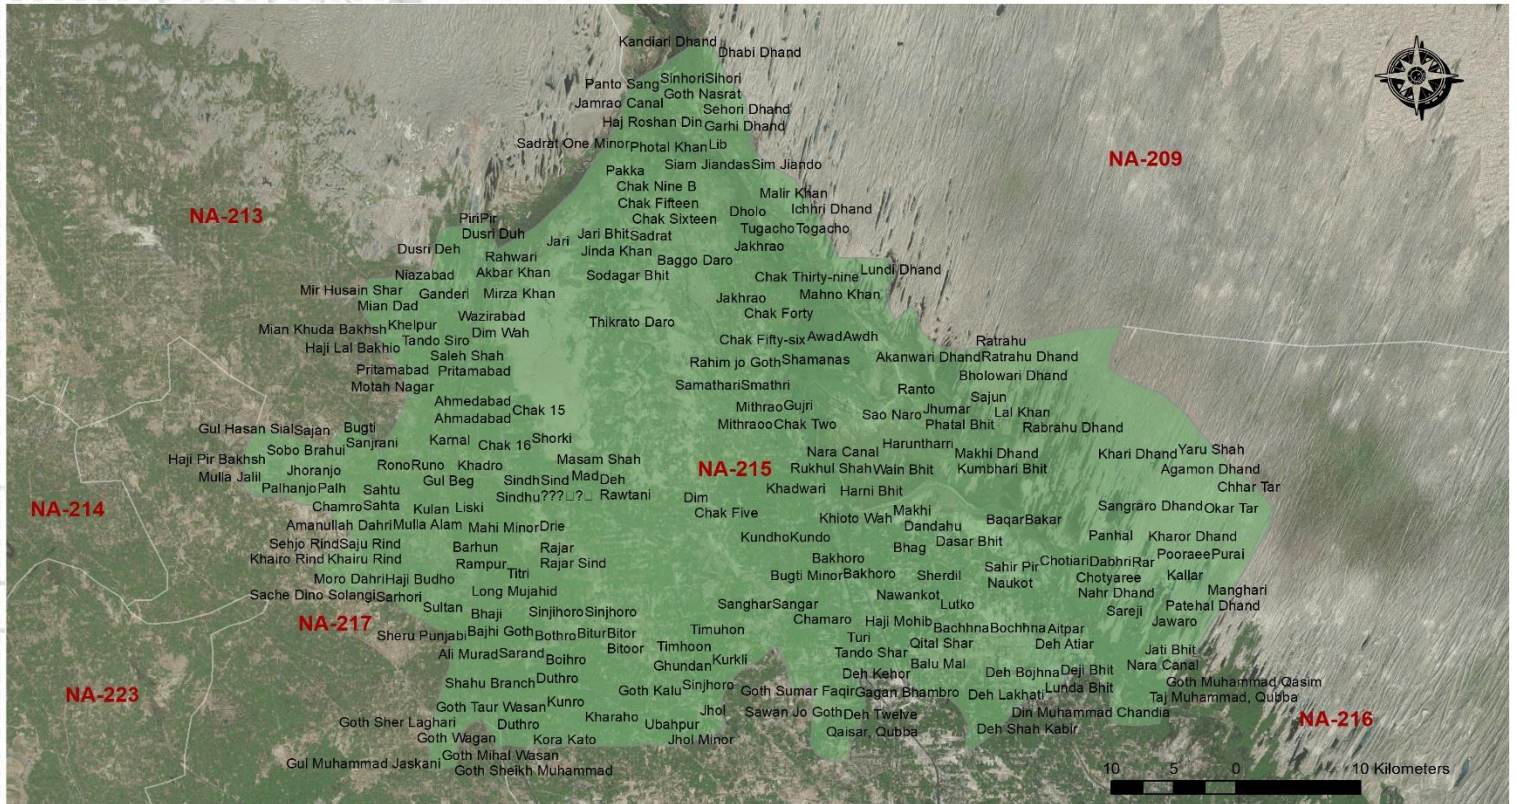

CONSTITUENCY PROFILE

NA-215 SANGHAR-I

SINDH

**CONSTITUENCY
POPULATION**

696,316

VOTER STATISTICS

Male

170,983

Female

142,954

Total

313,937

45%

of the total population
are registered as voters

POLLING STATIONS

89

Male

82

Female

91

Combined

262

Total

Number of polling stations where
registered voters exceed 1,200

AVERAGE VOTER
AT POLLING STATION

1,198

AVERAGE VOTER
AT POLLING BOOTH

344

LIST OF CONTESTING CANDIDATES

#	Name	Name of Political Party
1	Haji Khuda Bakhsh	Grand Democratic Alliance
2	Rana Rashid Ali Khan	Independent
3	Saeed Khan Nizamani	Independent
4	Faraz	Independent
5	Muhammad Ishaq	Pakistan Muslim League (Nawaz)
6	Muhammad Qasim	Independent
7	Mushtque	Pakistan Tehreek-e-Insaf
8	Mumtaz Hussain	Pakistan Peoples Party (Shaheed Bhutto)
9	Naveed Dero	Pakistan Peoples Party Parliamentarians
10	Waseem Akhtar	Muttahidda Qaumi Movement